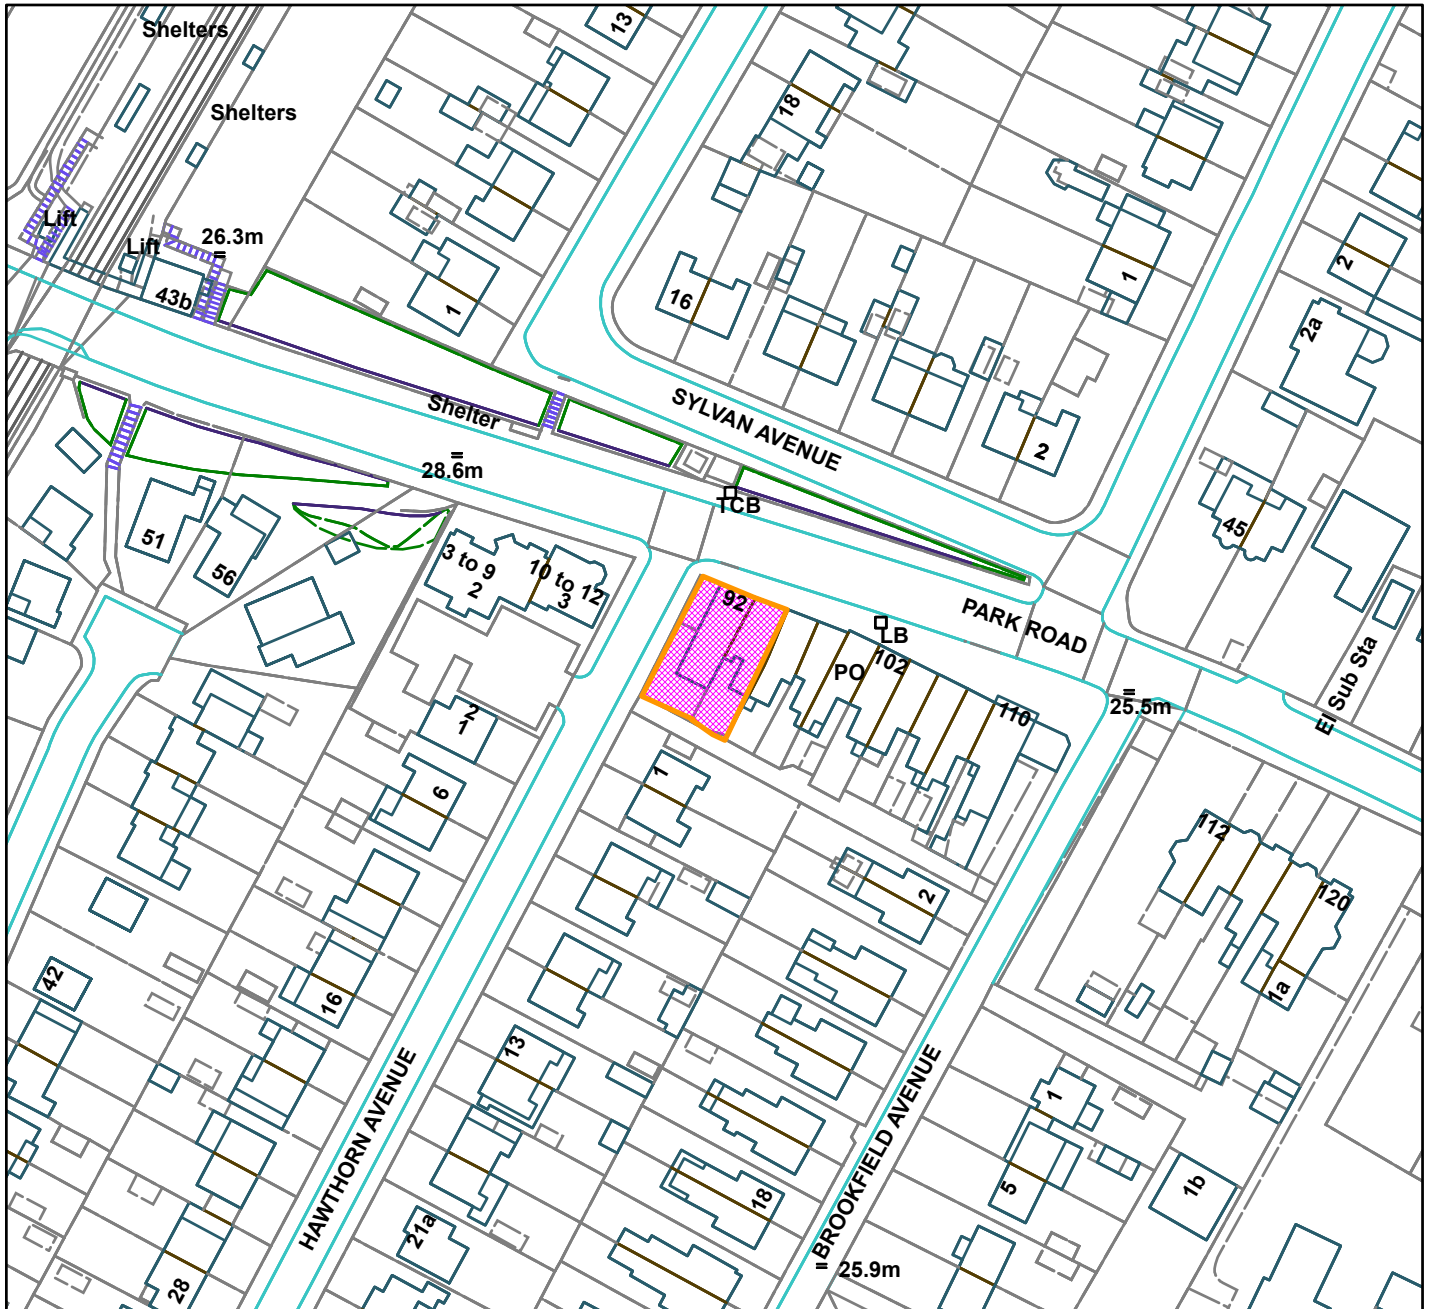

92-94 Park Road, Timperley (site hatched on plan)

Scale: 1:1,250

Reproduced from the Ordnance Survey map with permission of the Controller of Her Majesty's Stationery Office © Crown Copyright 2012.

Unauthorised reproduction infringes Crown Copyright and may lead to prosecution or civil proceedings.